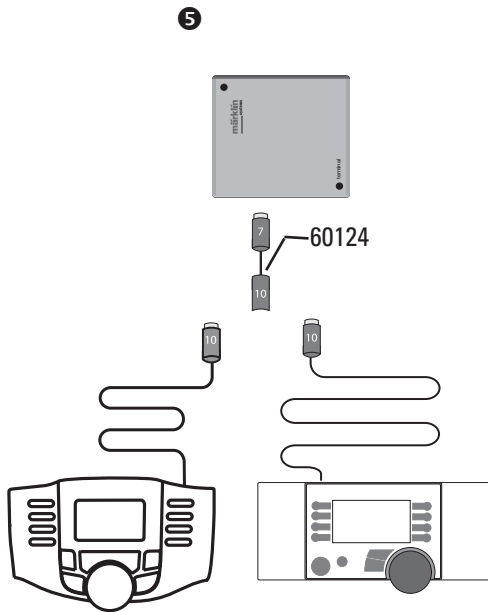

1. **4**
2. A:
3. Mobile Station
   - Booster
   - Connect